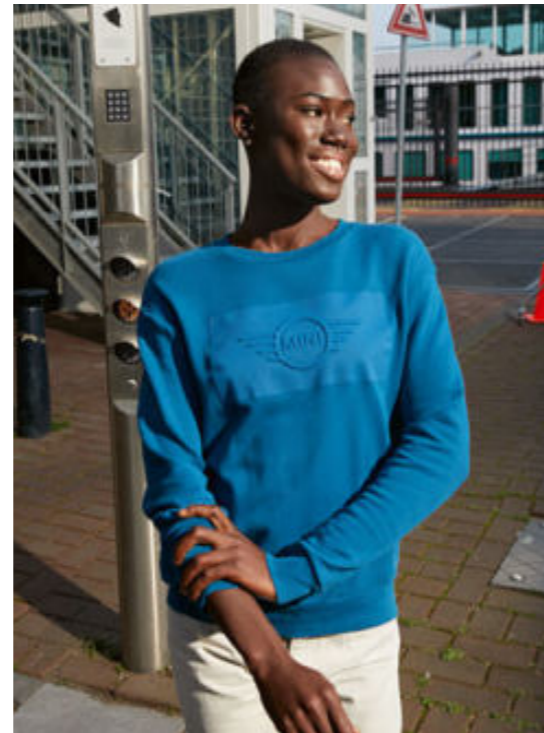

SHOW YOUR MINI LOVE.

The MINI Lifestyle Collection 2021 unites MINI enthusiasts of all kinds. Discover uplifting MINI design in authentic and clever products that are sustainable at heart and cater to the needs of your everyday life. Just the right things to show your MINI love.

shop.mini.com