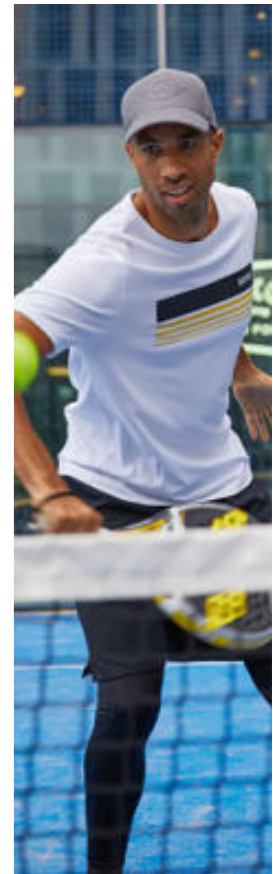

100% cotton (organic)
Island
XXS-XL 80 14 5A0A779-84
Grey
XXS-XL 80 14 5A0A786-91

100% polyester
Black
XXS-XL 80 14 5A0A793-98

100% cotton (organic)
Island/Black/White
S-XXXL 80 14 5A0A800-05
Grey/Energetic Yellow/White
S-XXXL 80 14 5A0A807-12

100% cotton (organic)
White/Energetic Yellow/Black
S-XXXL 80 14 5A0A814-19
Black/Energetic Yellow/White
S-XXXL 80 14 5A21117-22

100% cotton (organic)
Island
S-XXXL 80 14 5A21124-29
Grey
S-XXXL 80 14 5A21131-36

100% polyester
Black
S-XXXL 80 14 5A21138-43

97% polyester, 3% elastane
Grey, Island, Black
OS (57 cm) 80 16 5A21183-85

65% polyester, 35% cotton
Island/Black
OS (53 cm) 80 16 5A21187
White/Energetic Yellow
OS (53 cm) 80 16 5A21188

100% cotton (organic), UV protection finish
White/Island/Black
98-140 80 14 5A21144-51
Grey/Energetic Yellow/White
98-140 80 14 5A21153-60

100% cotton (organic)
Island/White/Black
98-140 80 14 5A21162-69
Grey/Energetic Yellow/White
98-140 80 14 5A21171-78

100% cotton (organic)
Multicoloured
OS 80 14 5A21180