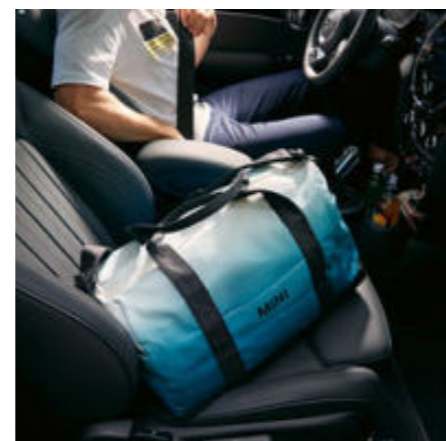

Material: 100% cotton (waxed)
Lining: 100% polyester

Island/White/Black, Energetic Yellow/White/Grey
80 21 5A21206-07
20 × 11 cm

Material: 100% cotton (waxed)
Lining: 100% polyester

Island/White/Black, Energetic Yellow/White/Grey
80 21 5A21190-91
19 × 2 × 10 cm

Material: 100% cotton (waxed)
Lining: 100% polyester

Island/White/Black, Energetic Yellow/White/Grey
80 21 5A21192-93
22 × 10 × 12 cm

Material: 100% cotton (waxed)
Lining: 100% polyester

Island/White/Black, Energetic Yellow/White/Grey
80 21 5A21208-09
14 × 10 cm

Material: 100% cotton (waxed)
Lining: 100% polyester

Island/White/Black,
Energetic Yellow/White/Grey
80 22 5A21194-95
45 × 25 × 27 cm

Material: 100% cotton (waxed)

Island/White/Black,
Energetic Yellow/White/Grey
80 21 5A21210-11
40 × 40 × 14 cm

Material: 100% cotton (waxed)

Island - 80 21 2460870
Grey - 80 21 2460868
8,5 × 8,5 × 0,4 cm

100% polyester (recycled PET)

Island/White/Black, Energetic Yellow/White/Grey
80 23 5A21221-22
Closed: 27 × 6 cm
Handle: 5 × 4 cm
Diameter: 98 cm

100% polyester (recycled PET)

Island/White/Black, Energetic Yellow/White/Grey
80 23 5A21224-25
Length: 82.2 cm
Handle: 13.5 × 3.3 cm
Diameter: 99.5 cm

Material: 100% polyester (recycled PET)
Lining: 100% polyester

Black, Energetic Yellow, White
80 22 5A21198
53 × 28 × 32 cm
Volume: 38 l

Material: 100% polyester (recycled PET)
Lining: 100% polyester

Black, Energetic Yellow, White
80 22 5A21199
65 × 32 × 35 cm
Volume: 58 l

Wing logo: debossed
Shell: 100% polycarbonate
Lining: 100% polyester

Island - 80 22 2460881
Grey - 80 22 2460879
71 × 48,5 × 27,5 cm
Volume: 76 l

Wing logo: debossed
Shell: 100% polycarbonate
Lining: 100% polyester

Island
80 22 5A21204
48 × 35 × 21 cm
Volume: 36 l

100% BPA-free polymer

Black
80 28 5A21215
Capacity: 0.7 l