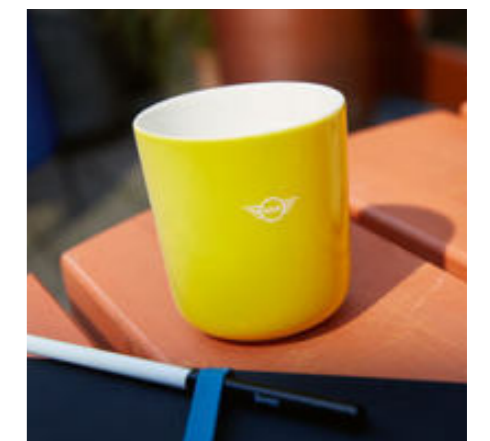

MINI GRADIENT TRAVEL MUG

Soft-touch coated stainless steel, 100% BPA-free polymer

Island/White/Black,
Energetic Yellow/White/Grey
80 28 5A21218-19
Capacity: 0.3 l

MINI GRADIENT CUP

Porcelain

Island/White, Energetic
Yellow/White
80 28 5A21213-14
Capacity: 0.34 l