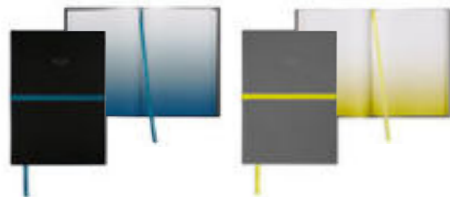

ABS with rubber finish, 32 GB

Energetic Yellow
80 29 5A21223
1.8 × 1.8 × 4.5 cm

MINI CABLE TIES

100% polypropylene

Black/White/Energetic Yellow
80 27 5A21240
25 × 1.2 cm (set of 3)

MINI GRADIENT NOTEBOOK

Cover: soft-touch paper cardboard
Paper: stone paper with gradient print